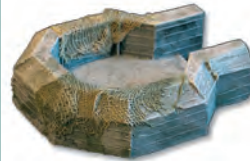

15021CM
1 Small octagonal open Bunker (German). Designed for a 50mm gun or a FLAK 2.0 or 3.7 cm.